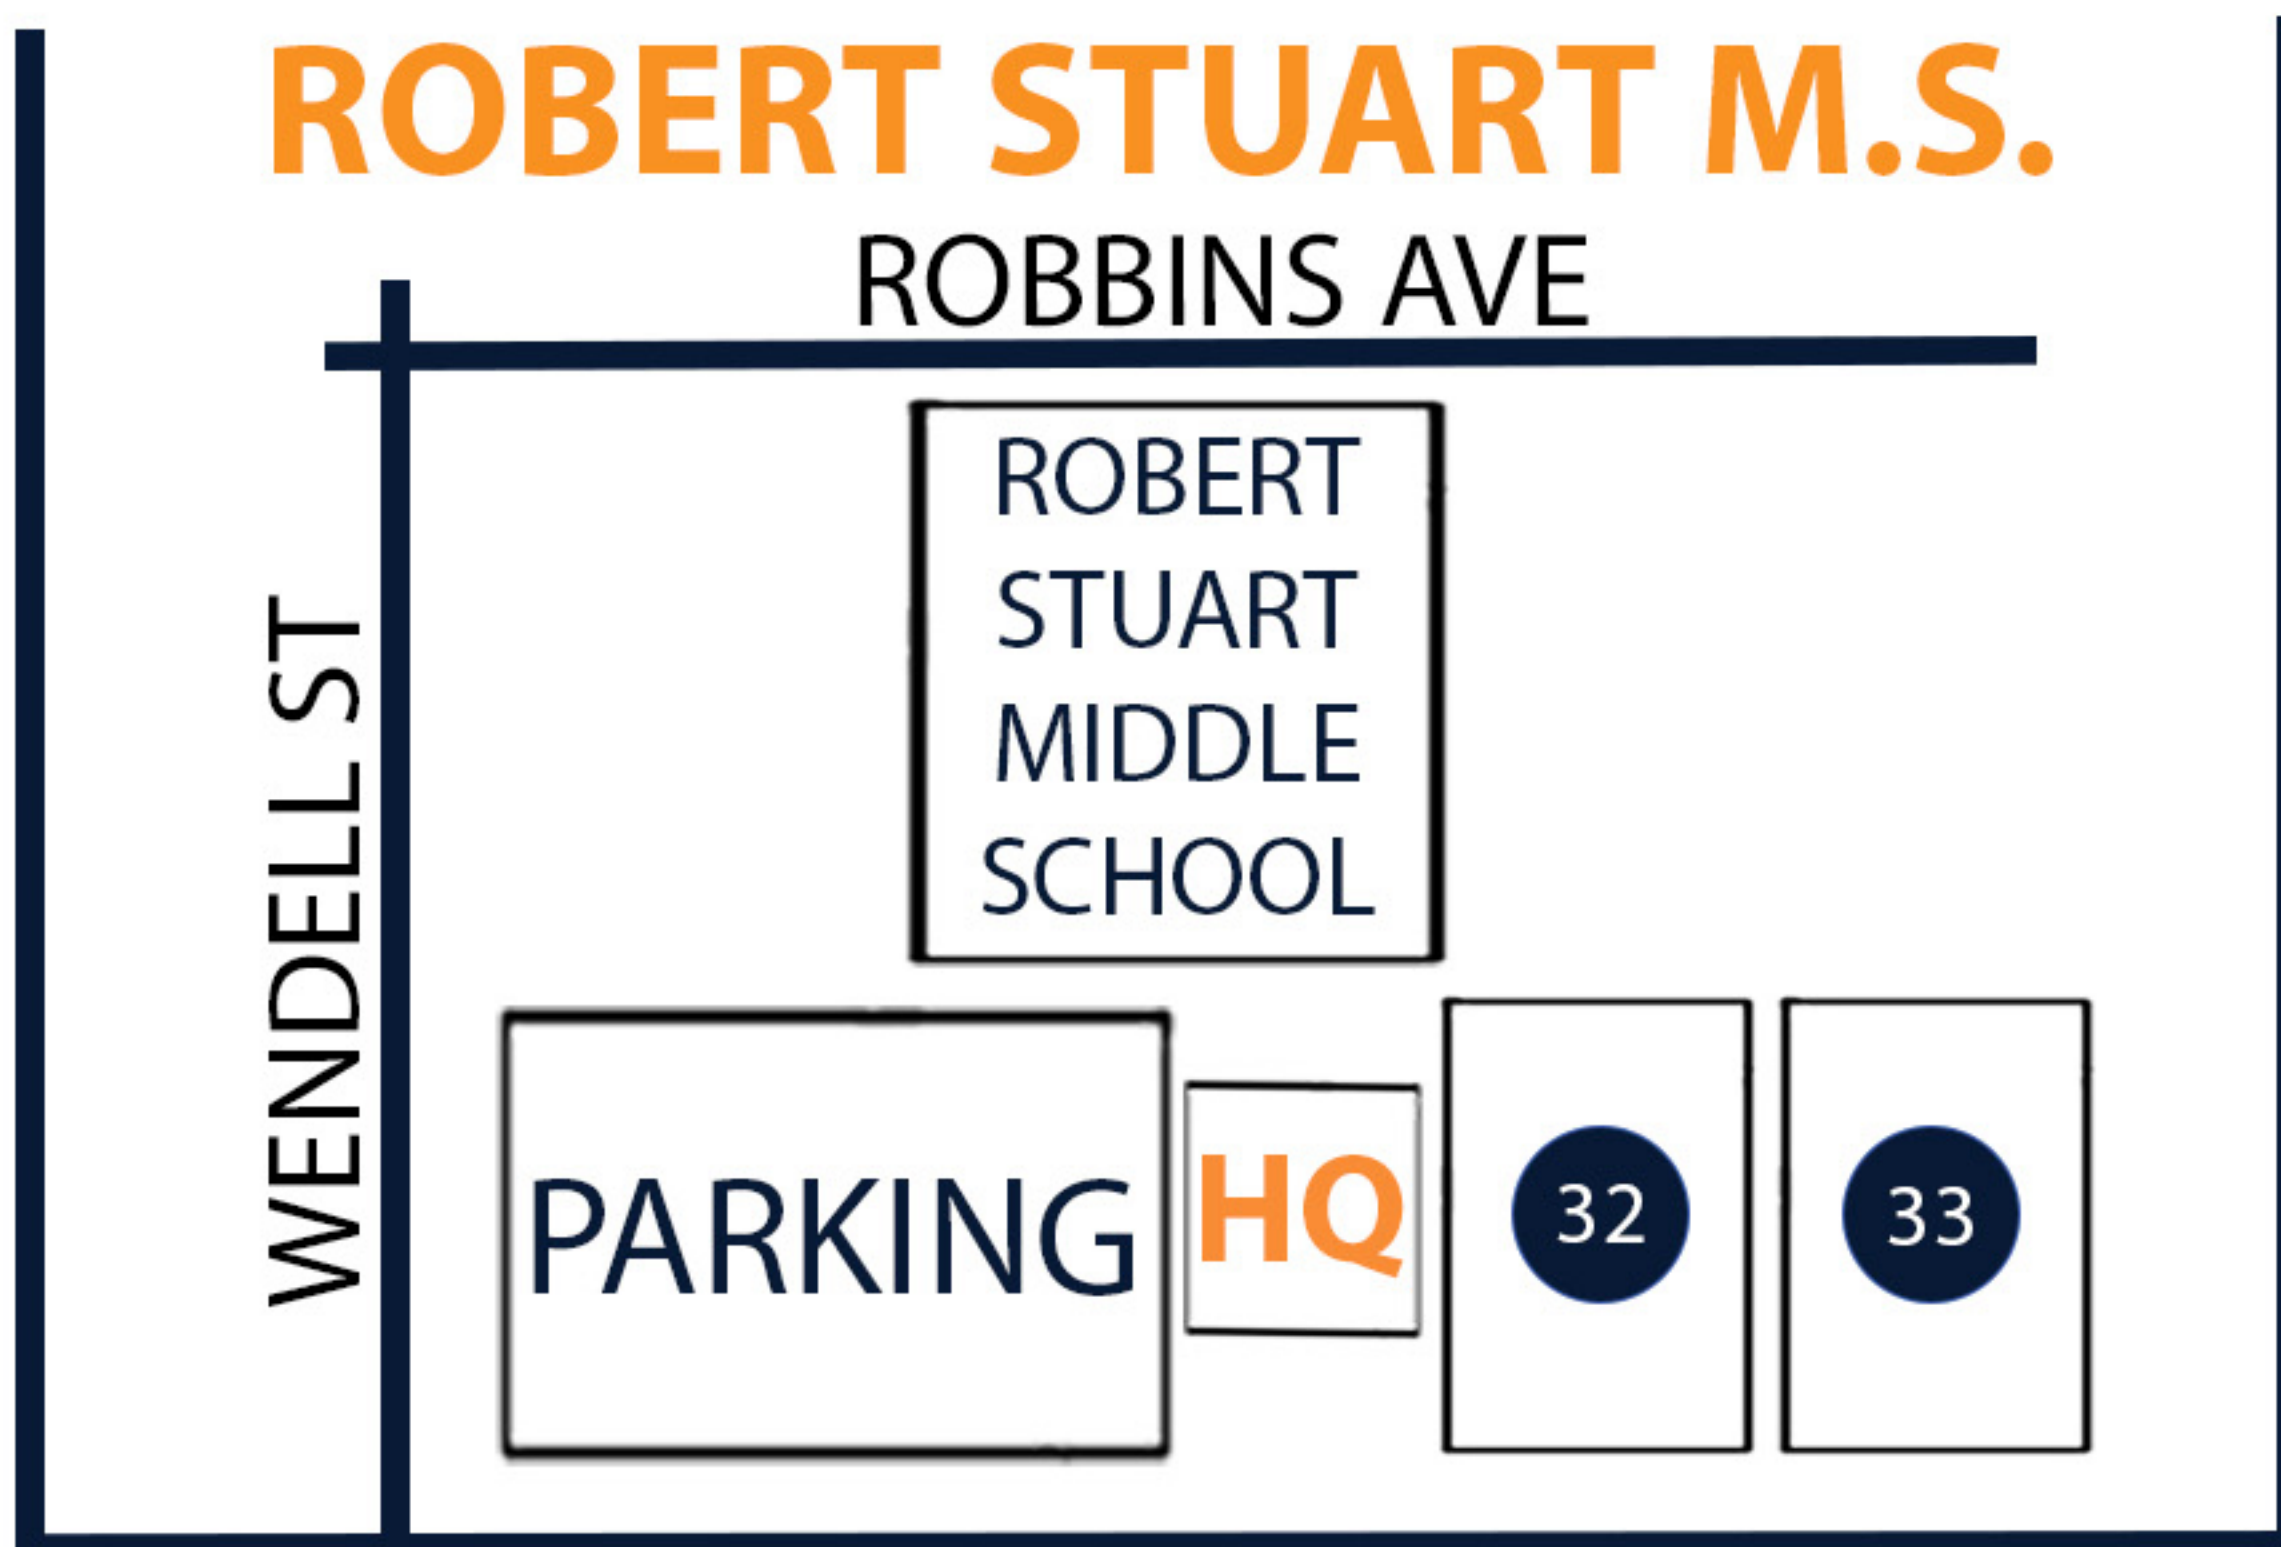

CANYON RIM FALL CLASSIC FIELD MAP

NORTH COLLEGE RD W

NO PARKING NO PARKING NO PARKING NO PARKING NO PARKING

SUNWAY SOCCER COMPLEX

2700 E ROAD
NO PARKING NO PARKING NO PARKING NO PARKING NO PARKING

ROBERT STUART M.S.

ROBBINS AVE

WENDELL ST

CASWELL AVE W