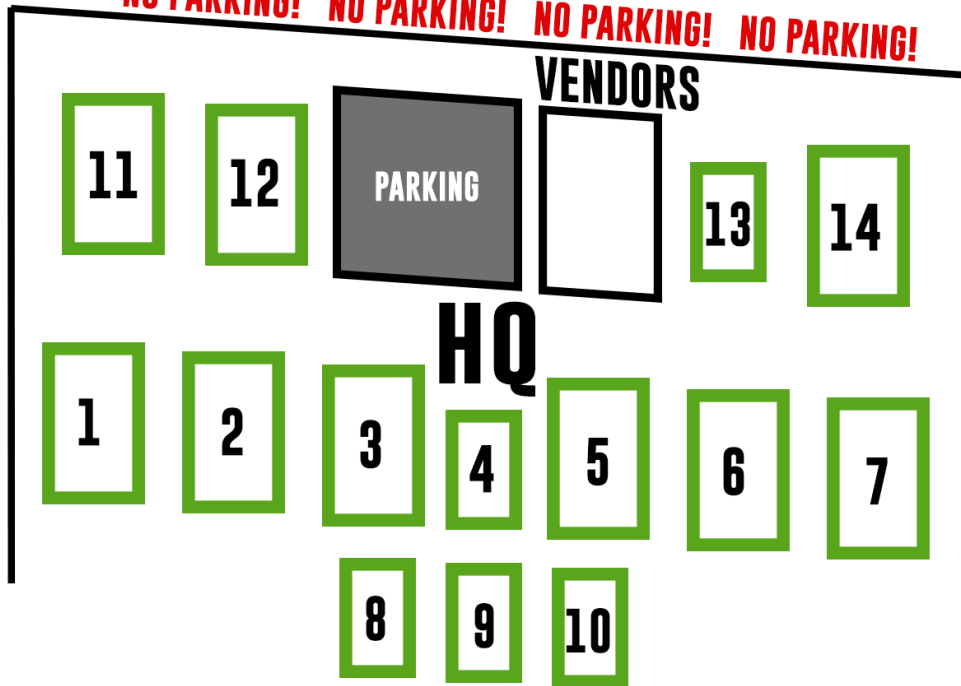

CANYON RIM CLASSIC FIELD MAP

SUNWAY SOCCER COMPLEX

N COLLEGE AVE

NO PARKING! NO PARKING! NO PARKING! NO PARKING!

**2700 ERD
NO PARKING! NO PARKING!**

CANYON RIDGE H.S.

ROBERT STUART M.S.