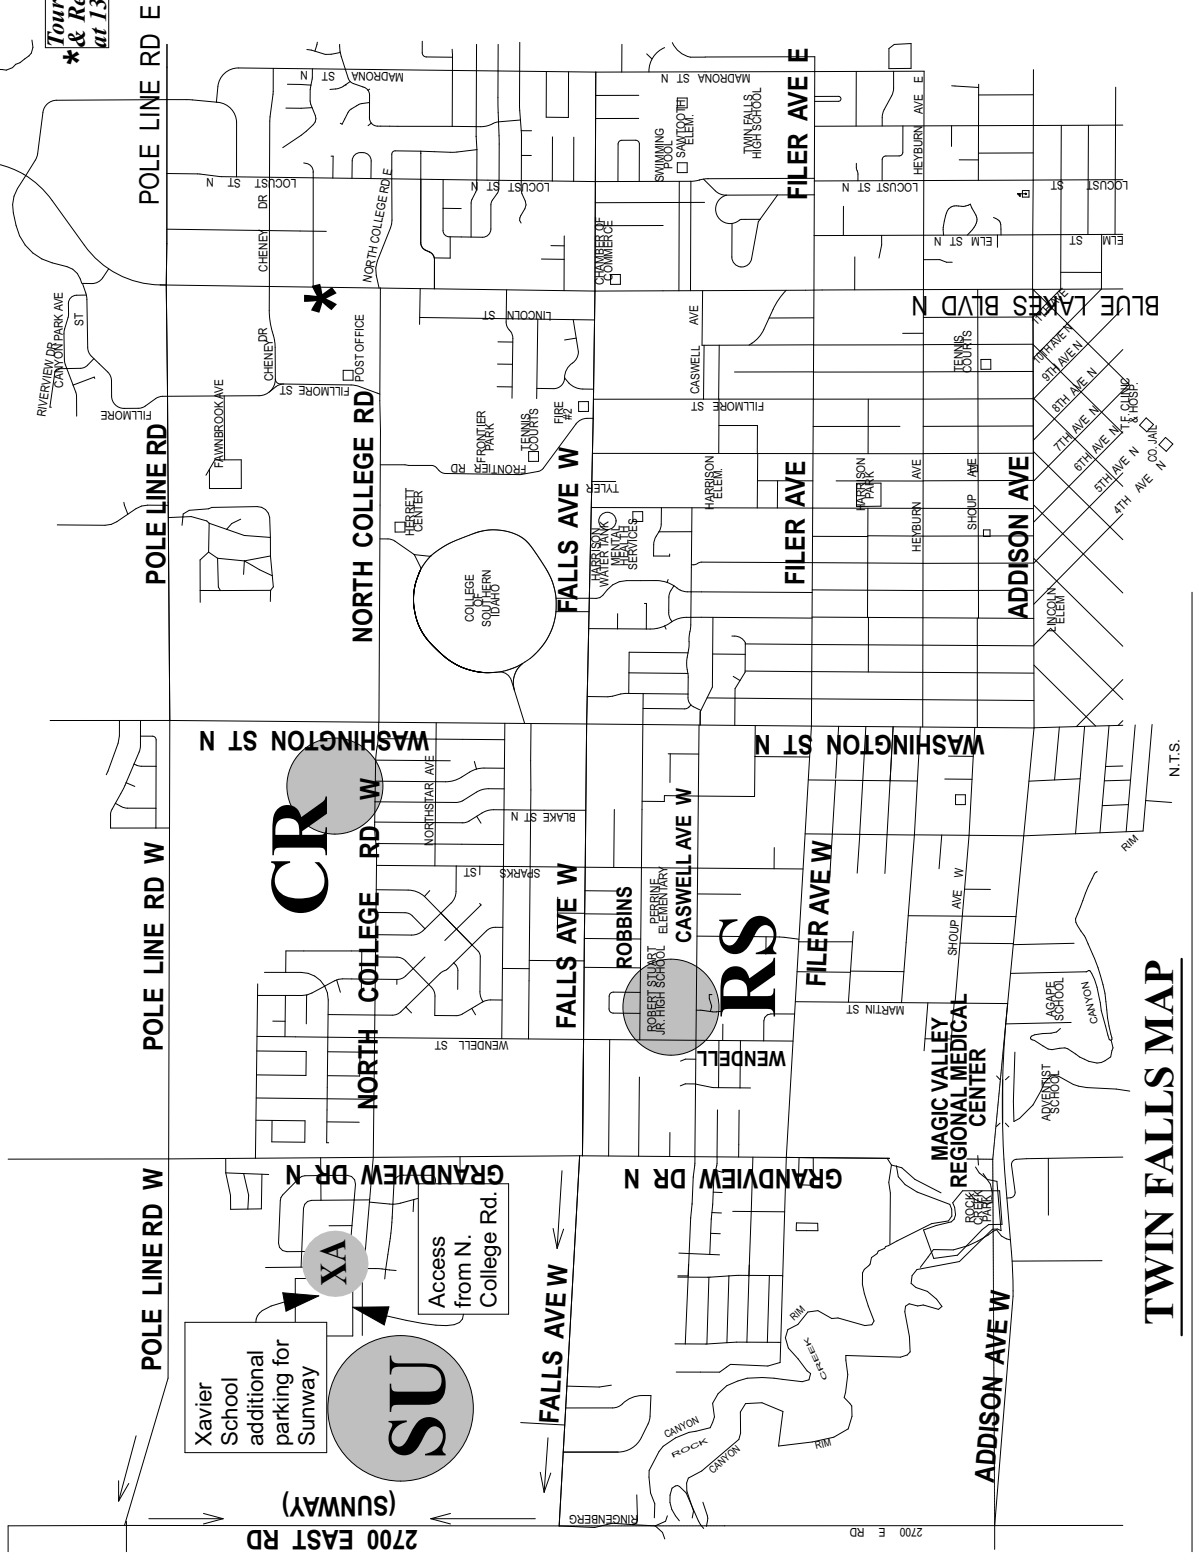

SNAKE RIVER
TO I-84

Tournament Registration, Coaches
& Referee meetings at Red Lion Hotel.
* at 1357 Blue Lakes Blvd.

TWIN FALLS MAP

N.T.S.